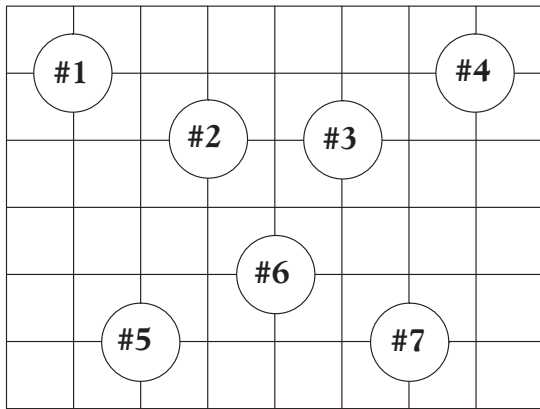

Nessen

NH281 pendant

When ordering, please circle your desired Metal Tube and Acrylic Lengths, and indicate desired Overall Length.

Fixture	Metal Tube Length			Acrylic Length		Overall Length	
	Standard	Choices		Standard	Choices	Standard	Custom
1	10"	8"	10" 12" 14"	2"	1.5" 2"	39"	_____ "
2	14"	8"	10" 12" 14"	1.5"	1.5" 2"	41"	_____ "
3	10"	8"	10" 12" 14"	2"	1.5" 2"	46"	_____ "
4	8"	8"	10" 12" 14"	1.5"	1.5" 2"	41"	_____ "
5	12"	8"	10" 12" 14"	2"	1.5" 2"	37"	_____ "
6	8"	8"	10" 12" 14"	1.5"	1.5" 2"	44"	_____ "
7	10"	8"	10" 12" 14"	1.5"	1.5" 2"	48"	_____ "

VIEW IS LOOKING UP AT PLATE ON CEILING

NH281 pendant

Solid brass construction. 12" x 9" canopy.
 Consists of 7 metal and clear acrylic light tubes.
 Dimmable and on-site replaceable LED modules.
 Each module comprises an LED6 lamp board mounted on proprietary heat sink (patent pending).
 The modules output 3864 lumens, using 42W. Rated LED life: 50,000 hours.
 3000k warm white color temperature at 85 CRI. Submitted for ETL listing.