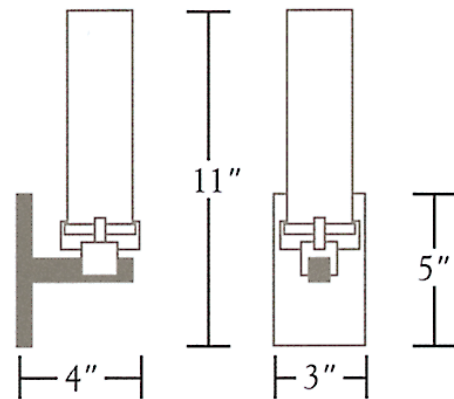

*Nessen*

NW325 ADA compliant wall sconce

**NW325** ADA compliant wall sconce

Solid brass, for outlet box mounting.  
White sandblasted glass cylinder.  
One socket controlled by separate wall switch.  
60W max T-10 showcase lamp.  
Bulb not included; can be ordered separately.  
UL/cUL listed.

**Glass Shade:**

White Sandblasted

**Shade Dimensions:**

2-1/2" diameter x 7-1/2" tall

**NW325**

Polished Brass

Brushed Brass

Antique Brass