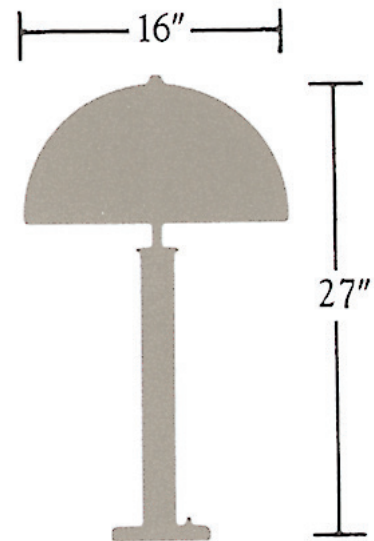

Nessen

NT1037 27" Solid brass table lamp

NT1037 27" solid brass table lamp

Solid brass construction. 2" diameter column, 6" diameter base.
On/Off switch on base controls two medium base sockets.
75W max each. Bulbs not included.
UL listed.

Shades:

Molded white plastic dome

Shade Dimensions:

16" diameter, 7-3/4" in height

NT1037

Polished Brass

Brushed Brass

Antique Brass