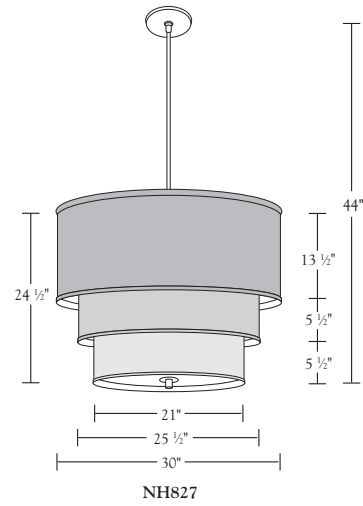

Nessen

NH828 Solid brass pendant lamp with fabric shade

NH827 brass pendant with fabric shade
NH828 brass pendant with fabric shade

Solid brass. 5" diameter canopy with hang straight.
 For ceiling box mounting.
 Two medium base sockets controlled by separate wall switch.
 100W max. Bulbs not included; can be ordered separately.
 UL/cUL listed.

Shades:

Ebony Opaque, Aurora Gold, Ivory Silk Pongee, Celadon, White
 Satin Weave

Shade Dimensions:

Top Outer Shade:

NH827: B 30", T 30", H 13-1/2"

NH828: B 22", T 22", H 10"

Center Shade:

NH827: B 25-1/2", T 25-1/2", H 19"

NH828: B 18", T 18", H 14"

Innermost Shade:

NH827: B 21", T 21", H 24-1/2"

NH828: B 14", T 14", H 18"

Polished Brass

Brushed Brass

Antique Brass

Dark Antique Brass