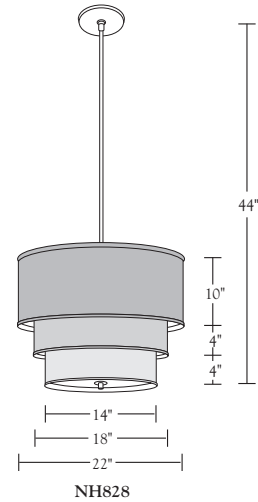

Nessen

NH828 Solid brass pendant lamp with fabric shade

NH827 brass pendant with fabric shade
NH828 brass pendant with fabric shade

Solid brass. 5" diameter canopy with hang straight.
 For ceiling box mounting.
 Two medium base sockets controlled by separate wall switch.
 100W max. Bulbs not included; can be ordered separately.
 UL/cUL listed.

Shades:

Ebony Opaque, Aurora Gold, Ivory Silk Pongee, Celadon, White
 Satin Weave

Shade Dimensions:

Top Outer Shade:

NH827: B 30", T 30", H 13-1/2"

NH828: B 22", T 22", H 10"

Center Shade:

NH827: B 25-1/2", T 25-1/2", H 19"

NH828: B 18", T 18", H 14"

Innermost Shade:

NH827: B 21", T 21", H 24-1/2"

NH828: B 14", T 14", H 18"

Polished Brass

Brushed Brass

Antique Brass

Dark Antique Brass