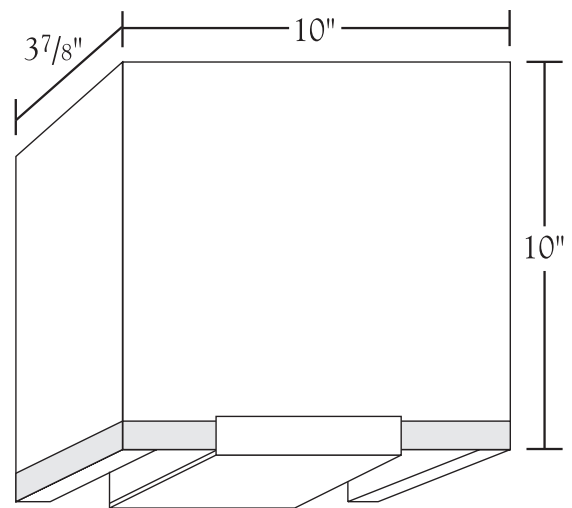

Nessen

NW200 Wall sconce with fabric shade

NW200 wall sconce with fabric shade, ADA compliant

Solid brass, for outlet box mounting.
Two 3W LED board. 4000K bright white color temperature.
Controlled by separate wall switch.
120V only.
UL/cUL listed.

Shades:

White Satin Weave with Grosgrain Ribbon

Shade Dimensions:

B 10", T 10", H 10"

NW200

Polished Brass

Brushed Brass

Antique Brass