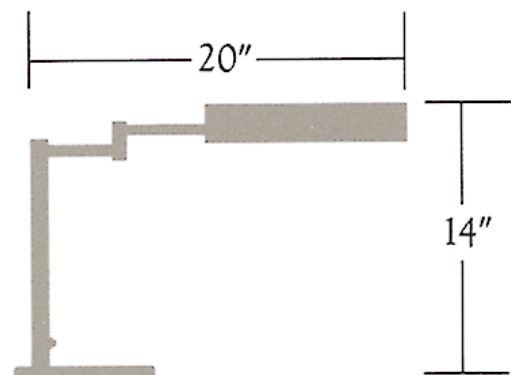

Nessen

NT702 14" Solid brass swing-arm desk lamp

NT702-I solid brass swing-arm desk lamp

Solid brass construction. 7" diameter base.
Arm swings 340° at elbow.
On/Off switch on upright tube.
Uses (1) 60W T10 showcase bulb (bulb not included). UL listed.

Metal Finishes:
Polished Brass, Brushed Brass, Antique Brass, Dark Antique Brass,
Polished Chrome, Satin Chrome, Polished Nickel, Satin Nickel

Dimensions:
10" x 2-7/8" wide x 2" tall

NT702

Polished Brass