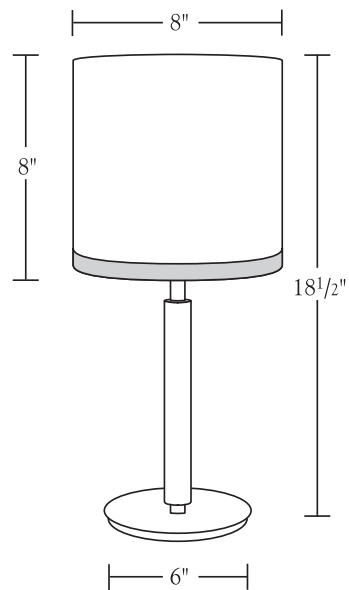

Nessen

NT811 18-½" Solid brass table lamp

NT811 18-½" solid brass table lamp

Solid brass construction. 6" diameter base.
On/Off switch on socket medium base socket controls one lamp.
60W max. Bulb not included; can be ordered separately.
UL/cUL listed.

Shades:

Light Titanium with Grosgrain Ribbon

Shade Dimensions:

B 8", T 8", H 8"

Options:

Global Plug Configurations

NT811

For modifications and special contract orders, visit www.nessenlighting.com