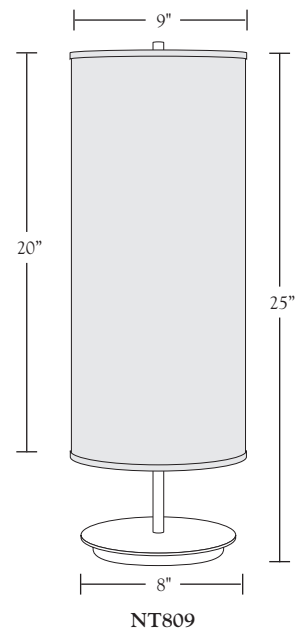

*Nessen*

NT809 25" Solid brass table lamp

**NT809** solid brass table lamp

Solid brass construction. 8" diameter base.  
On/Off in-line switch on power cord controls two medium base sockets.  
75W max each. Bulb not included; can be ordered separately.  
UL/cUL listed.

**Shades:**

Bronze, White Linen, Beige Linen

**Shade Dimensions:**

B 9", T 9", H 20"

For modifications and special contract orders, visit [www.nessenlighting.com](http://www.nessenlighting.com)