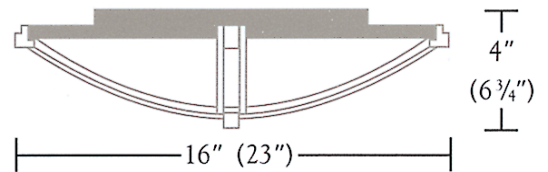

NH615 16" diameter ceiling and wall fixture

Solid brass, for outlet box mounting.
16" overall diameter.
White sandblasted acrylic shade.
Controlled by separate wall switch.
UL/cUL listed.

NH616 23" diameter ceiling and wall fixture

Solid brass, for outlet box mounting.
23" overall diameter.
White sandblasted acrylic shade.
Controlled by separate wall switch.
UL/cUL listed.

Metal Finishes:

Polished Brass, Brushed Brass, Antique Brass, Dark Antique Brass,
Polished Chrome, Satin Chrome, Polished Nickel, Satin Nickel

Optional Painted Finish:

Black Gloss, Light Bronze, Metallic Copper, Chiffon Yellow, Dark
Teal, Emerald Green, Federal Blue, Fresh Crème, Matte Black,
Metallic Grey, Red Clay, Red Garnet, Racing Red, Summer Blue,
Sandbar Tan, White Gloss

Shade:

White Sandblasted Acrylic

**NH615
(NH616)**