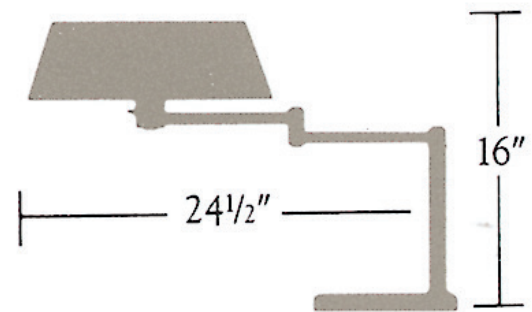

Nessen

NT961 16" Swing-arm table lamp

NT961 swing-arm table lamp

Solid brass construction. 8" diameter base.
Perforated metal disk on top of drum shade for down-light.
Three-way switch on cup controls a two medium base socket cluster.
75Wmax. each. Bulbs not included.
UL listed, CSA approved.

Shades:

White Linen. Please contact Nessen for additional options.

Shade Dimensions:

B 14", T 11", H 5"

NT961

Polished Brass

Brushed Brass

Antique Brass