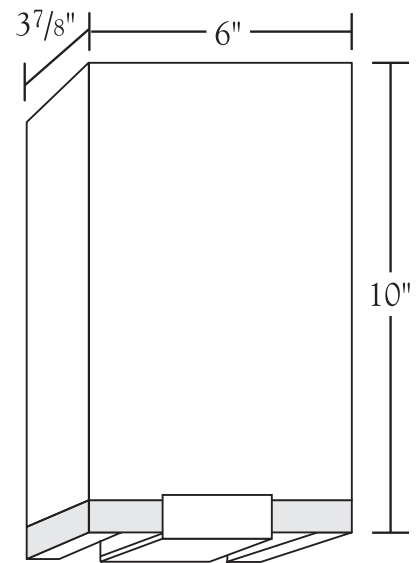

Shades:

White Silk Pongee with Grosgrain Ribbon

Shade Dimensions:

B 6", T 6", H 10"

NW201

For modifications and special contract orders, visit www.nessenlighting.com