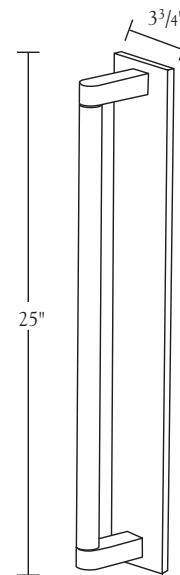

NW256 ADA compliant wall sconce

Solid brass construction. 25" x 3-3/4" wall plate.
1-1/2" diam. light tube rotates 350°.
Controlled by separate wall switch.
Each module comprises a 6W LED lamp board mounted on proprietary heat sink (patent pending).
Two modules output 1080 lumens, using 12W.
3000K warm white color temperature at 85 CRI.
Submitted for UL/cUL listing.
LEED suitable. Energy Star efficient.

Metal Finishes:

Polished Brass, Brushed Brass, Antique Brass, Dark Antique Brass, Polished Chrome, Satin Chrome, Polished Nickel, Satin Nickel

Optional Painted Finish:

Black Gloss, Light Bronze, Metallic Copper, Chiffon Yellow, Dark Teal, Emerald Green, Federal Blue, Fresh Crème, Matte Black, Metallic Grey, Red Clay, Red Garnet, Racing Red, Summer Blue, Sandbar Tan, White Gloss

NW256