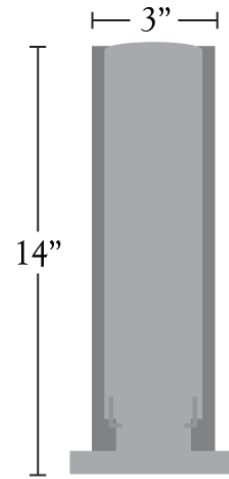

Nessen

NW426 ADA compliant wall sconce with glass shade

NW426

NW426

Profile

NW426-OB ADA compliant wall sconce with glass shade

Solid brass, for outlet box mounting.
 White sandblasted glass shade.
 One socket controlled by separate wall switch.
 75W max. T-10 showcase lamp. Bulb not included; can be ordered separately.
 UL/cUL listed.

NW426-CP ADA compliant wall sconce with glass shade

Same as above except with cord and plug.
 Furnished with round 36" cord cover in same finish as lamp.

Metal Finishes:

Polished Brass, Brushed Brass, Antique Brass, Dark Antique Brass,
 Polished Chrome, Satin Chrome, Polished Nickel, Satin Nickel