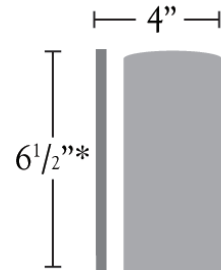

Nessen

NW426 ADA compliant wall sconce with glass shade

NW426

NW426

Profile

NW426-OB ADA compliant wall sconce with glass shade

Solid brass, for outlet box mounting.
 White sandblasted glass shade.
 One socket controlled by separate wall switch.
 75W max. T-10 showcase lamp. Bulb not included; can be ordered separately.
 UL/cUL listed.