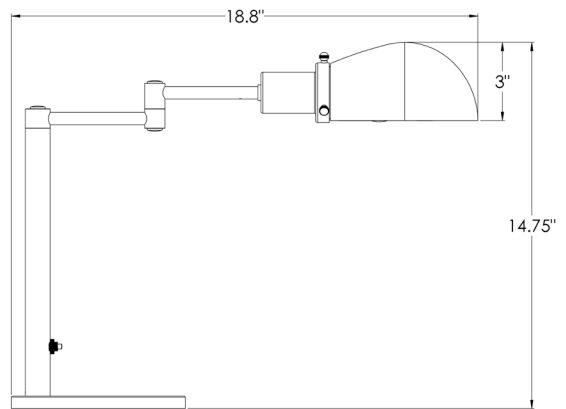

*Nessen*

NT1064 Solid brass desk lamp

**NT1064** Solid brass desk lamp

Solid brass construction. 7" diameter base.  
On/Off switch on column controls one socket.  
75W max. each. UL listed.

**Metal Finishes:**

**Shades:**

Green Cased, Champagne, White Opal

**Shade Dimensions:**

L 3-3/4", H 5-1/2"

For modifications and special contract orders, visit [www.nessenlighting.com](http://www.nessenlighting.com)