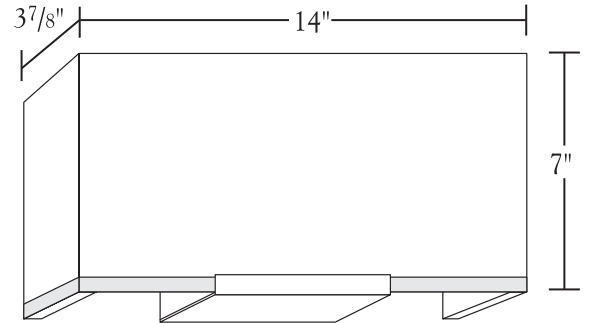

Shades:

Ivory Silk Pongee with Grosgrain Ribbon, White Linen, Beige Linen,
White Satin Weave

Shade Dimensions:

B 14", T 14", H 7"

NW203

Polished Brass

Brushed Brass

Antique Brass