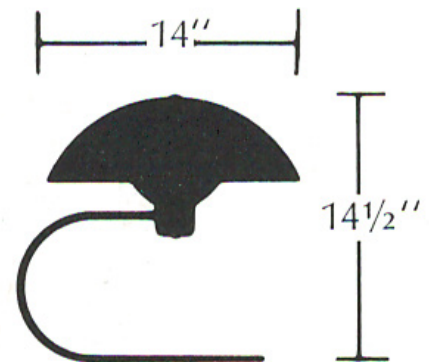

NT948 Anywhere lamp
Designed by Greta von Nessen

Metal frame.
The dome assembly pivots inside tubular frame.
Multipurpose design: can be used as a table lamp, wall sconce, or ceiling fixture

Base Frame Finishes:
Polished Brass, Brushed Brass, Antique Brass, Dark Antique Brass
Polished Chrome, Satin Chrome, Polished Nickel, Satin Nickel

Shade Finishes:
Modern Black, Timeless White, Sunflower Yellow,
Gunmetal Grey, Marine Blue, Classic Red, Espresso Brown

Options:
Global Plug Configurations

For modifications and special contract orders, visit www.nessenlighting.com