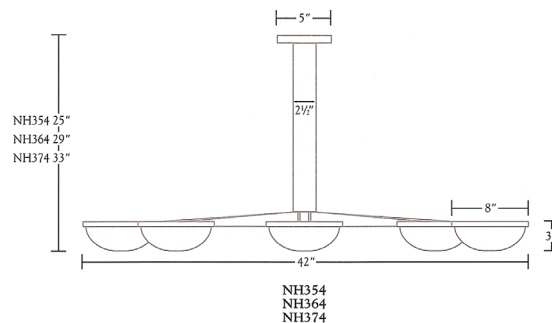

Nessen

NH354 Solid brass pendant lamp with 25" overall height

NH364 Solid brass pendant lamp with 29" overall height

NH374 Solid brass pendant lamp with 33" overall height

NH354 solid brass pendant with 25" overall height
NH364 solid brass pendant with 29" overall height
NH374 solid brass pendant with 33" overall height

Solid brass construction. 5" diameter canopy. 42" overall fixture diameter.

White sandblasted glass shades.

Eight sockets controlled by separate wall switch.

60W max. each Bulbs not included; can be ordered separately.

Glass Shades:

White Sandblasted

Glass Dimensions:

7-3/4" diam. x 2-1/2" tall

Polished Brass

Brushed Brass

Antique Brass

Dark Antique Brass