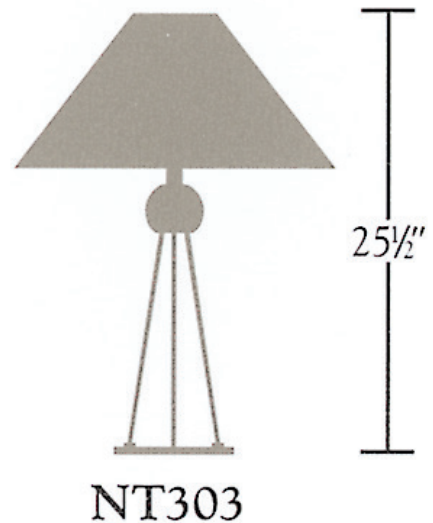

Nessen

NT303 25-½" Brass Table Lamp

NT303 25-1/2" brass table lamp

Solid brass construction.
7" diameter base.
Full-range dimmer switch controls one medium base socket.
100W max. Bulb not included; can be ordered separately.
UL listed, CSA approved.

Shade:
White Linen

Shade Dimensions:
B 19", T 5", H 9"

Polished Brass

Brushed Brass

Antique Brass

Dark Antique Brass

Polished Chrome

Satin Chrome