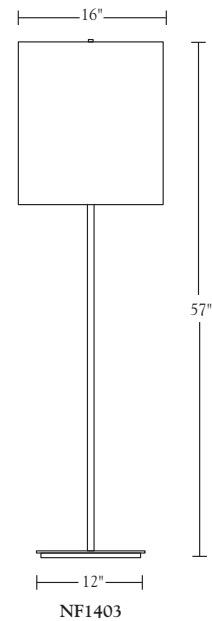

Nessen

NF1403 57" Solid brass floor lamp

NF1403 solid brass floor lamp

Solid brass construction. 12" square base.
On/off switch on medium base socket controls two lamps.
60W max each. Bulb not included; can be ordered separately.
UL/cUL listed.
LEED suitable. Energy Star efficient.

Options:

Global Plug Configurations

Shades:

White Linen

Shade Dimensions:

B 16", T 16", H 18"

For modifications and special contract orders, visit www.nessenlighting.com