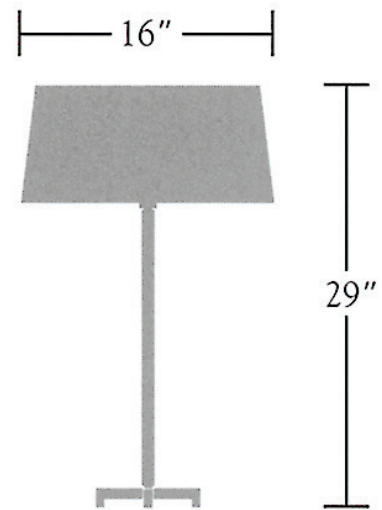

Nessen

NT402 29" Solid brass table lamp

NT402 solid brass table lamp with square tubing

Solid brass construction. $\frac{3}{4}$ " square tubing, 10- $\frac{3}{4}$ " footprint.
White perforated top disc for downlight.
Cord exits through bottom of center tube.
Full range dimmer switch controls one medium base socket.
150W max. Bulb not included; can be ordered separately.
UL listed, C/UL certified.

Shades:
White Linen

Shade Dimensions:
B 16", T 15", H 8"

NT402

Polished Brass

Brushed Brass

Antique Brass

Dark Antique Brass

Polished Chrome