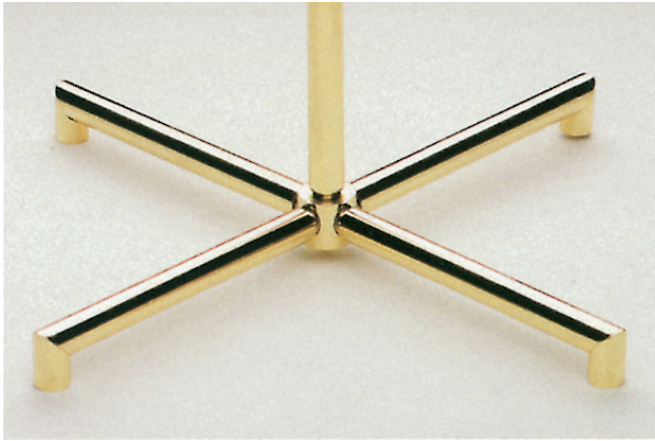

*Nessen*

NF411 55-1/2" Solid brass floor lamp

**NF411** solid brass floor lamp

Solid brass  $\frac{3}{4}$ " diameter tubing, 16- $\frac{1}{2}$ " footprint.  
 White perforated top disc for down-light.  
 Cord exits through bottom of center tube.  
 Two medium base sockets controlled individually by pull chain.  
 75W max each.  
 UL listed. cUL certified.

**Metal Finishes:**

Polished Brass, Brushed Brass, Antique Brass, Dark Antique Brass,  
 Polished Chrome, Satin Chrome, Polished Nickel, Satin Nickel

**Optional Painted Finish:**

Black Gloss, Light Bronze, Metallic Copper, Chiffon Yellow, Dark  
 Teal, Emerald Green, Federal Blue, Fresh Crème, Matte Black,  
 Metallic Grey, Red Clay, Red Garnet, Racing Red, Summer Blue,  
 Sandbar Tan, White Gloss

**Shade:** White Semi-Gloss Paper, Black Semi-Gloss Paper, White  
 Linen

**Shade Dimensions:**

B 16", T 15", H 8"

NF411

Polished Brass

Brushed Brass

Antique Brass

Dark Antique Brass