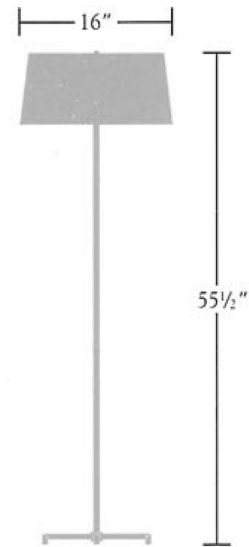

*Nessen*

NF411 55-1/2" Solid brass floor lamp

**NF411** solid brass floor lamp

Solid brass  $\frac{3}{4}$ " diameter tubing, 16- $\frac{1}{2}$ " footprint.  
 White perforated top disc for down-light.  
 Cord exits through bottom of center tube.  
 Two medium base sockets controlled individually by pull chain.  
 75W max each.  
 UL listed. cUL certified.

**Shade:** White Semi-Gloss Paper, Black Semi-Gloss Paper, White  
 Linen

**Shade Dimensions:**

B 16", T 15", H 8"

NF411

Polished Brass

Brushed Brass

Antique Brass

Dark Antique Brass