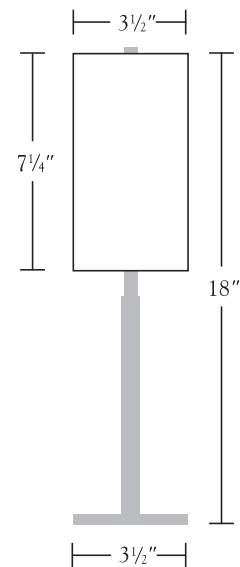

Nessen

NT805 18" Solid brass table lamp

NT805 18" solid brass table lamp

Solid brass construction. 3-1/2" square base.
Full-range in-line dimmer switch on power cord.
40W max. Bulb not included; can be ordered separately.
Candelabra base.
UL/cUL listed.

Shades:

White Linen, White Silk

Shade Dimensions:

B 3-1/2" x 3-1/2", T 3-1/2" x 3-1/2", H 7-1/2"

NT805

Polished Brass

Brushed Brass

Antique Brass