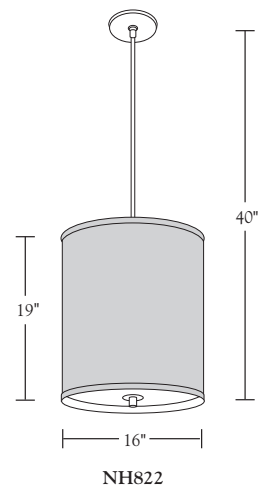

Nessen

NH822 Pendant lamp with 16" diameter fabric shade

NH822 brass pendant with fabric shade
NH823 brass pendant with fabric shade

Solid brass. 5" diameter canopy with hang straight.
For ceiling box mounting.

Two medium base sockets controlled by separate wall switch.

NH822: 100W max. Bulbs not included; can be ordered separately.

NH823: 150W max. Bulbs not included; can be ordered separately.

UL/cUL listed.

Metal Finishes:

Shades:

White Linen, Beige Linen, White Silk Pongee

Shade Dimensions:

NH822: B 16", T 16", H 19"

NH823: B 24", T 24", H 19"

For modifications and special contract orders, visit www.nessenlighting.com