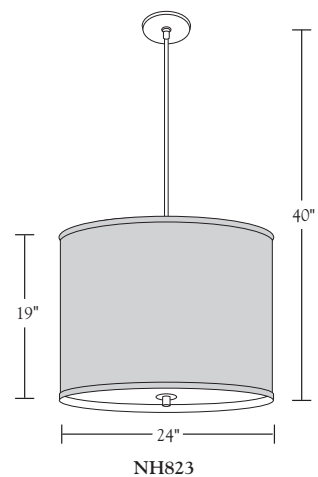

Nessen

NH822 Pendant lamp with 16" diameter fabric shade

NH822 brass pendant with fabric shade
NH823 brass pendant with fabric shade

Solid brass. 5" diameter canopy with hang straight.
For ceiling box mounting.

Two medium base sockets controlled by separate wall switch.

NH822: 100W max. Bulbs not included; can be ordered separately.

NH823: 150W max. Bulbs not included; can be ordered separately.

UL/cUL listed.

Metal Finishes:

Shades:

White Linen, Beige Linen, White Silk Pongee

Shade Dimensions:

NH822: B 16", T 16", H 19"

NH823: B 24", T 24", H 19"

For modifications and special contract orders, visit www.nessenlighting.com