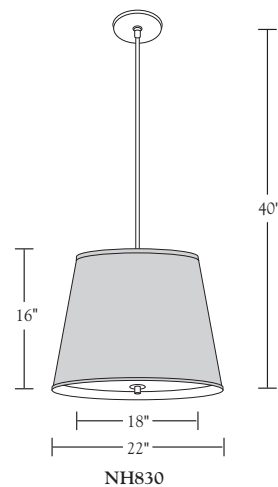

Nessen

NH830 Solid brass pendant lamp with fabric shade

NH829 brass pendant with fabric shade
NH830 brass pendant with fabric shade

Solid brass, 5" diameter canopy with hang straight.
 For ceiling box mounting.
 Two medium base sockets controlled by separate wall switch.
 100W max. Bulbs not included; can be ordered separately.
 UL/cUL.

Shades:

Shown on NH829: Cinnamon
 Shown on NH830: White Silk Pongee

Shade Dimensions:

NH829: B 18", T 14", H 13"
NH830: B 22", T 18", H 16"

For modifications and special contract orders, visit www.nessenlighting.com