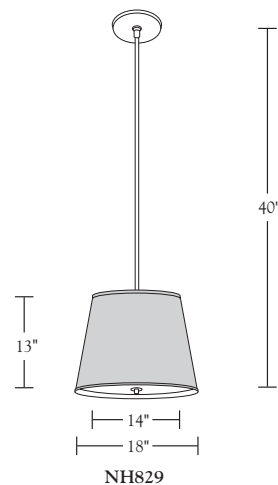

Nessen

NH830 Solid brass pendant lamp with fabric shade

NH829 brass pendant with fabric shade
NH830 brass pendant with fabric shade

Solid brass, 5" diameter canopy with hang straight.
 For ceiling box mounting.
 Two medium base sockets controlled by separate wall switch.
 100W max. Bulbs not included; can be ordered separately.
 UL/cUL.

Shades:

Shown on NH829: Cinnamon
 Shown on NH830: White Silk Pongee

Shade Dimensions:

NH829: B 18", T 14", H 13"
NH830: B 22", T 18", H 16"

For modifications and special contract orders, visit www.nessenlighting.com