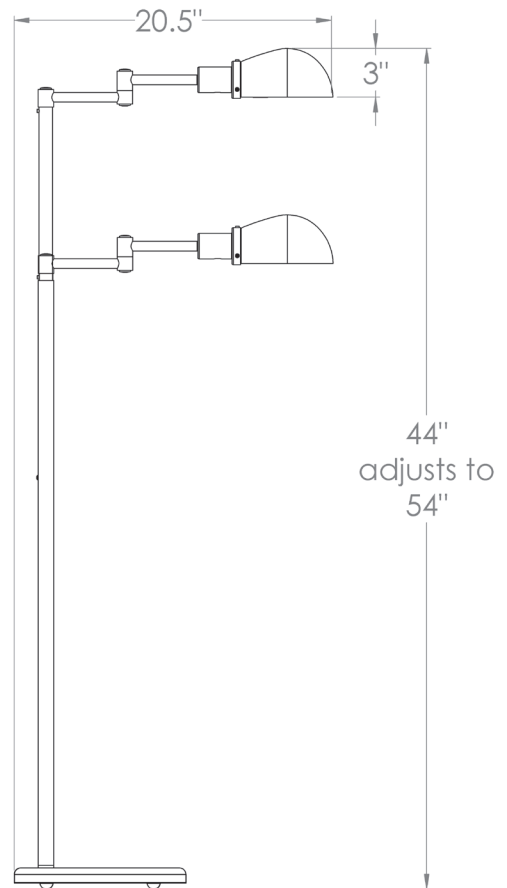

Nessen

NF1063 Solid brass swing-arm floor lamp

NF1063 solid brass swing-arm floor lamp

Solid brass construction. 9" diameter base.
On/Off switch controls one medium base socket.
75W max. Bulb not included; can be ordered separately.
UL listed.

Metal Finishes:

Polished Brass, Brushed Brass, Antique Brass, Dark Antique Brass,
Polished Chrome, Satin Chrome, Polished Nickel, Satin Nickel

Shades:

Green Cased, Champagne, White Opal

Shade Dimensions:

5-1/2" long, 3-5/8" high