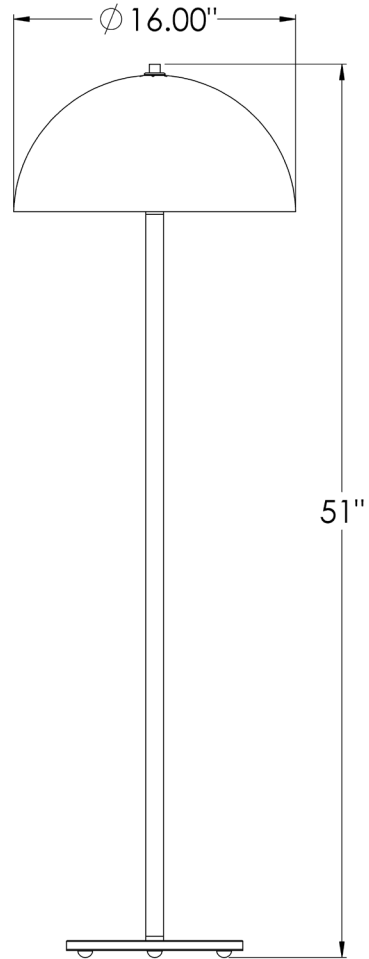

Nessen

NF1007 Solid brass floor lamp

NF1007 solid brass floor lamp

Solid brass construction. 10" diameter base.
Full range dimmer switch controls one medium base socket.
150W max. Bulb not included; can be ordered separately.
UL listed.

Metal Finishes:

Polished Brass, Brushed Brass, Antique Brass, Dark Antique Brass,
Polished Chrome, Satin Chrome, Polished Nickel, Satin Nickel

Shades:

Molded white plastic dome

Shade Dimensions:

16" D, 7-3/4" H