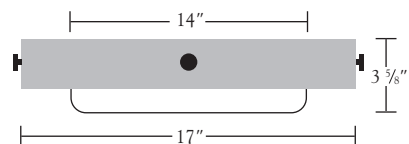

NH650 "Circuit" ceiling and wall fixture. ADA compliant.
Wooding Design

Solid brass, for outlet box mounting.
17" overall diam., 14" diam. white sandblasted acrylic shade.
One socket controlled by separate wall switch.
UL/cUL listed.

Standard Finishes: Polished Brass, Brushed Brass,
Antique Brass, Polished Chrome,
Satin Chrome, Polished Nickel,
Satin Nickel (shown)

Optional Finish: Baked Enamel Paint
Acrylic Shade: White Sandblasted

NH650