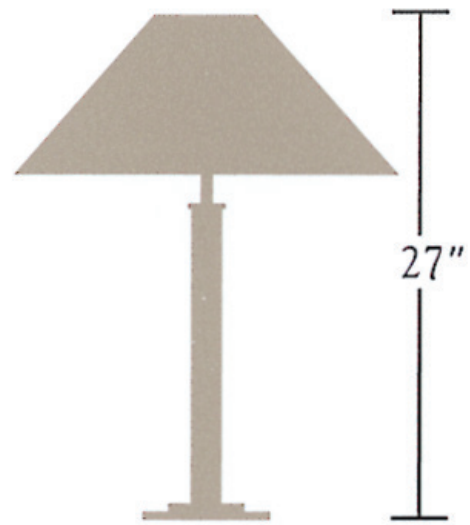

Nessen

NT704 27" Solid brass tiered table lamp

NT704 solid brass tiered table lamp

Solid brass construction.
4" diameter upper tier, 7" diameter base.
Lo-Hi-Off switch on column controls two medium base sockets.
75W max each. Bulbs not included.
UL listed, CSA approved.

Shades:
White Linen, Black Linen

Shade Dimensions:
B 20", T 5", H 10-3/4"

NT704

Polished Brass

Brushed Brass

Antique Brass

Dark Antique Brass

Polished Chrome