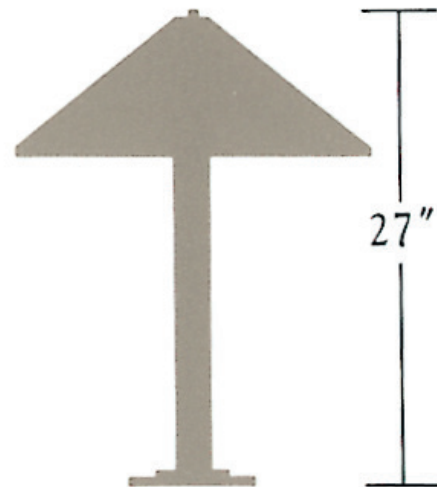

Nessen

NT754 27" Solid brass table lamp

NT754 solid brass table lamp

Solid brass construction. 7" diameter base.
4" diam. upper tier.
On/Off switch on column controls two medium base sockets.
75W max each. Bulbs not included.
UL listed, CSA approved.

Shades:
White Molded Plastic

Shade Dimensions:
B 20", T 2", H 7-1/2"

NT754

Polished Brass

Brushed Brass

Antique Brass

Dark Antique Brass

Polished Chrome