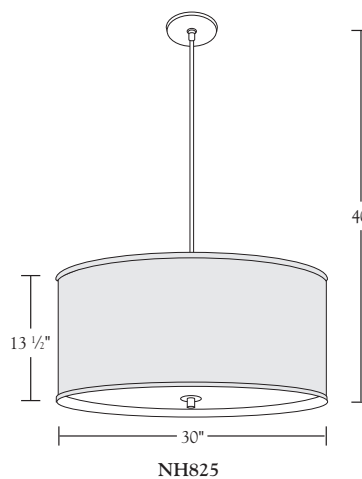

Nessen

NH825 Pendant lamp with 30" fabric shade

NH824 brass pendant with fabric shade
NH825 brass pendant with fabric shade

Solid brass. 5" diameter canopy with hang straight.
For ceiling box mounting.
NH824: two medium base sockets controlled by separate wall switch, 100W max. Bulb not included; can be ordered separately.
NH825: three medium base sockets controlled by separate wall switch, 150W max. Bulb not included; can be ordered separately.
UL/cUL listed.

Shades:

White Linen, Beige Linen, Black Linen

Shade Dimensions:

NH824: B 22", T 22", H 10"

NH825: B 30", T 30", H 13-1/2"

For modifications and special contract orders, visit www.nessenlighting.com