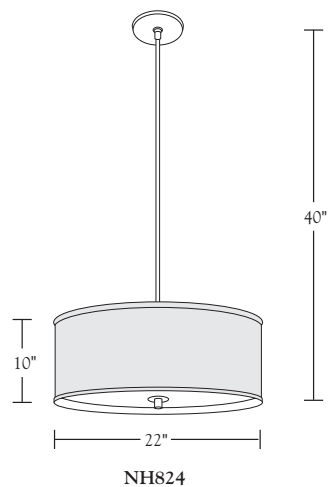

Nessen

NH825 Pendant lamp with 30" fabric shade

NH824 brass pendant with fabric shade
NH825 brass pendant with fabric shade

Solid brass. 5" diameter canopy with hang straight.
For ceiling box mounting.
NH824: two medium base sockets controlled by separate wall switch, 100W max. Bulb not included; can be ordered separately.
NH825: three medium base sockets controlled by separate wall switch, 150W max. Bulb not included; can be ordered separately.
UL/cUL listed.

Shades:

White Linen, Beige Linen, Black Linen

Shade Dimensions:

NH824: B 22", T 22", H 10"

NH825: B 30", T 30", H 13-1/2"

For modifications and special contract orders, visit www.nessenlighting.com