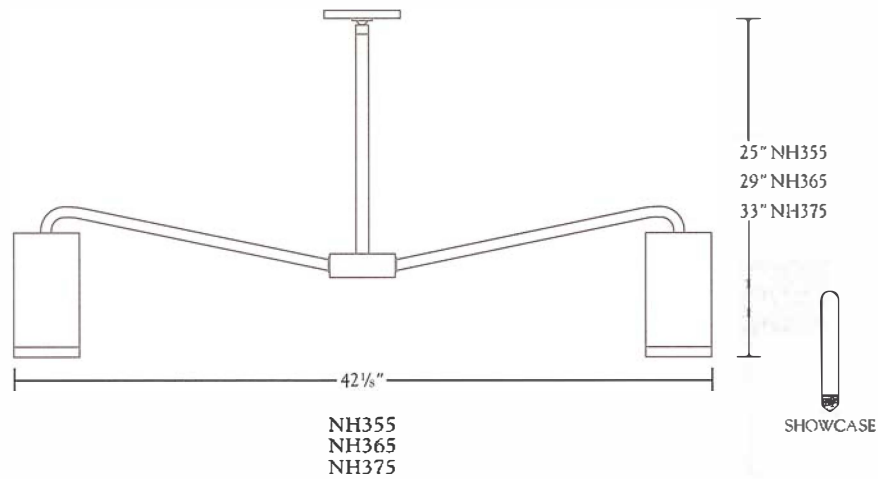

Alternative open bottom
for down lighting

Nessen.

NH355 Solid brass "Spider" pendant
NH365 Solid brass "Spider" pendant
NH375 Solid brass "Spider" pendant

NH355 "Spider" pendant with 25" overall height

Solid brass, 5" diam. canopy, 42 1/8" overall fixture diam.
White sandblasted glass cylinders.
Eight sockets controlled by separate wall switch.
60W max. medium base T-10 Showcase incandescent.
UL/CUL listed.

NH365 "Spider" pendant with 29" overall height

Same as above except overall height.

NH375 "Spider" pendant with 33" overall height

Same as above except overall height.

Standard Finishes: Polished Brass, Brushed Brass,
Polished Chrome, Satin Chrome,
Polished Nickel, Satin Nickel

Optional Finish: Baked Enamel Paint

Optional Shade Bottom: OPB – Open Bottom for downlight

Glass Shades: White Sandblasted

Glass Dimensions: 3 3/8" diam. x 7 3/8" tall

Related Items: wall - NW325

For modifications and special contract orders,
see price list or contact your Nessen representative.