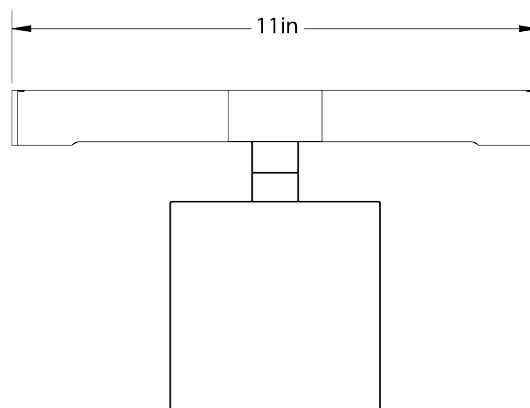

NP0080 11" Picture Light

Solid brass construction. 4.4" square wall plate.
Each light module comprises a 6W LED lamp board mounted on proprietary heat sink (patent pending).
One modules output 590 lumens, using 6W.
Controlled by separate wall switch.
3000K warm white color temperature at 85 CRI.
Submitted for UL/cUL listing.
LEED suitable. Energy Star efficient.

Metal Finishes:

Polished Brass, Brushed Brass, Antique Brass, Dark Antique Brass
Polished Chrome, Satin Chrome, Polished Nickel, Satin Nickel

Optional Painted Finishes:

Black Gloss, Light Bronze, Metallic Copper, Chiffon Yellow, Dark Teal, Emerald Green, Federal Blue, Fresh Crème, Matte Black, Metallic Grey, Red Clay, Red Garnet, Racing Red, Summer Blue, Sandbar Tan, White Gloss

For modifications and special contract orders, visit www.nessenlighting.com