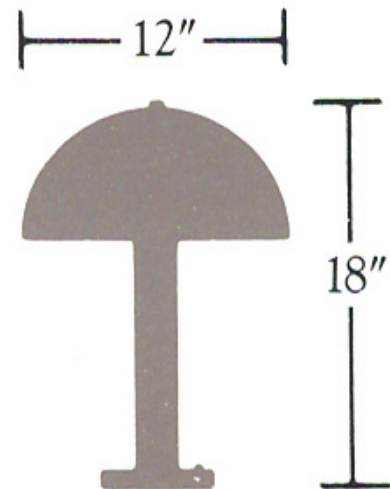

NT1037 18" Domed table lamp

Solid brass construction. 2" diam. column, 5" diam. base.
On/Off switch on base controls two sockets.
75W max. each. UL listed.

Metal Finishes:

Polished Brass, Brushed Brass, Antique Brass, Dark Antique Brass
Polished Chrome, Satin Chrome, Polished Nickel, Satin Nickel

Painted Finishes:

Modern Black, Timeless White, Dark Bronze, Gunmetal Grey

Options:

Global Plug Configurations

NT1047