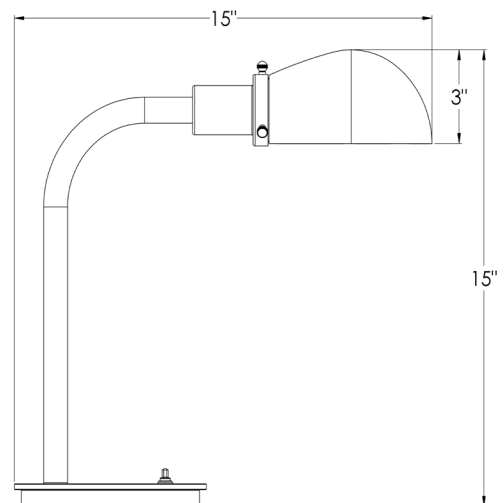

*Nessen*

NT956 Solid brass desk lamp

**NT956** Solid brass desk lamp

Solid brass construction. 7" diameter base.  
On/Off switch on base controls one socket.  
75W max. each. UL listed.

**Metal Finishes:**

**Shades:**

Green Cased, Champagne, White Opal

**Shade Dimensions:**

L 3-3/4", H 5-1/2"

Polished Brass

Brushed Brass

Antique Brass

Dark Antique Brass