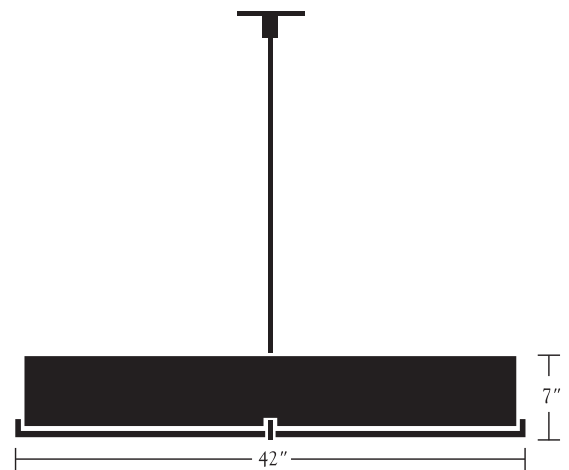

Nessen

NH453 Solid brass pendant lamp

NH453-I solid brass pendant lamp

Solid brass, 5" diameter flat canopy with hang straight.
Three medium base sockets controlled by separate wall switch.
100W max each. Bulbs not included; can be ordered separately.
UL/cUL listed.

Acrylic Shade:

White Sandblasted

Shade Dimensions:

B 40^{-5/8}", T 40^{-5/8}", H 7"

NH453

Polished Brass

Brushed Brass

Antique Brass