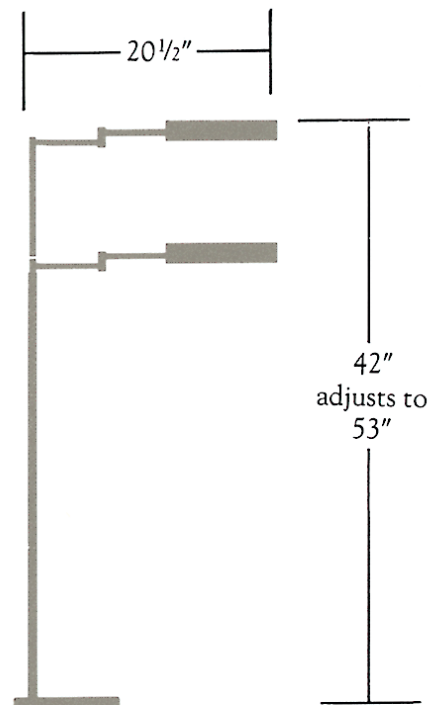

Nessen

NF712 42" Adjustable-height swing arm floor lamp

NF712-I adjustable-height swing arm floor lamp

Solid brass construction. 9" diameter base.
Arm swings 340° at elbow.
Metal shade rotates 140°.
Adjustable telescopic arm, no manual fastening required.
On/off switch on socket.
60W T10 showcase bulb. UL listed.

Metal Finishes:

Polished Brass, Brushed Brass, Antique Brass, Dark Antique Brass,
Polished Chrome, Satin Chrome, Polished Nickel, Satin Nickel

Metal Shade Dimensions:

10" B x 2-7/8" W x 2" T

NF712

Polished Brass