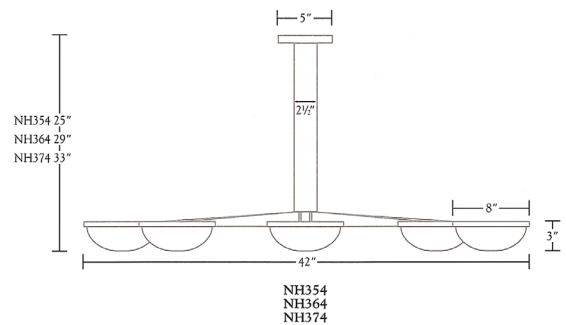

Nessen

NH354 Solid brass pendant lamp

NH354 solid brass pendant with 25" overall height
NH364 solid brass pendant with 29" overall height
NH374 solid brass pendant with 33" overall height

Solid brass construction. 5" diameter canopy. 42" overall fixture diameter.
 White sandblasted glass shades.
 Eight sockets controlled by separate wall switch.
 60W max. each Bulbs not included; can be ordered separately.
 Candelabra base.
 UL/cUL listed.

Glass Shades:

White Sandblasted

Glass Dimensions:

7-3/4" diam. x 2-1/2" tall

Polished Brass

Brushed Brass

Antique Brass

Dark Antique Brass