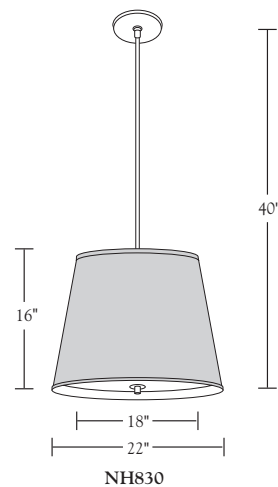

Nessen

NH829 Solid brass pendant lamp with fabric shade

NH829 brass pendant with fabric shade
NH830 brass pendant with fabric shade

Solid brass, 5" diameter canopy with hang straight
For ceiling box mounting.
Two medium base sockets controlled by separate wall switch
100W max. Bulbs not included; can be ordered separately.
UL/cUL

Shades:

Shown on NH829: Cinnamon
Shown on NH830: White Silk Pongee

Shade Dimensions:

NH829: B 18", T 14", H 13"
NH830: B 22", T 18", H 16"

For modifications and special contract orders, visit www.nessenlighting.com