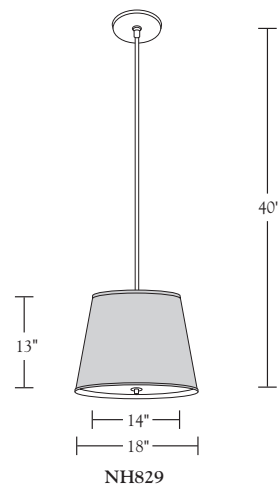

Nessen

NH829 Solid brass pendant lamp with fabric shade

NH829 brass pendant with fabric shade
NH830 brass pendant with fabric shade

Solid brass, 5" diameter canopy with hang straight
For ceiling box mounting.
Two medium base sockets controlled by separate wall switch
100W max. Bulbs not included; can be ordered separately.
UL/cUL

Shades:

Shown on NH829: Cinnamon
Shown on NH830: White Silk Pongee

Shade Dimensions:

NH829: B 18", T 14", H 13"
NH830: B 22", T 18", H 16"

For modifications and special contract orders, visit www.nessenlighting.com