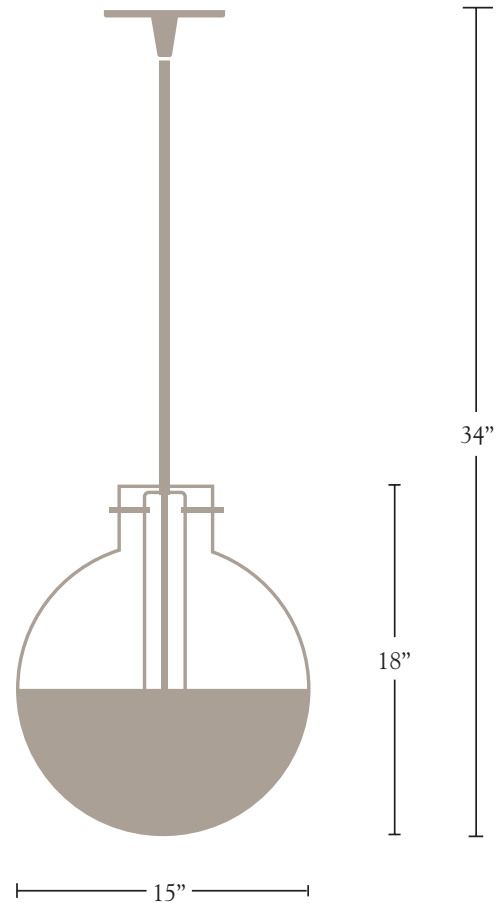

Nessen

NH356 Pendant with hand-blown glass shade

NH356 pendant with hand-blown glass shade

Solid brass metal components, hand blown glass shade.
Bottom half of shade is frosted.
Clear acrylic center stem within shade.
5" diameter canopy with hang straight.
One medium base socket controlled by separate wall switch.
150W max. Bulb not included; can be ordered separately.
UL/cUL listed.

Glass Shade:

Clear top half, frosted bottom half

Glass Shade Dimensions:

15" diam. x 18" tall

NH356

Polished Brass

Brushed Brass

Antique Brass