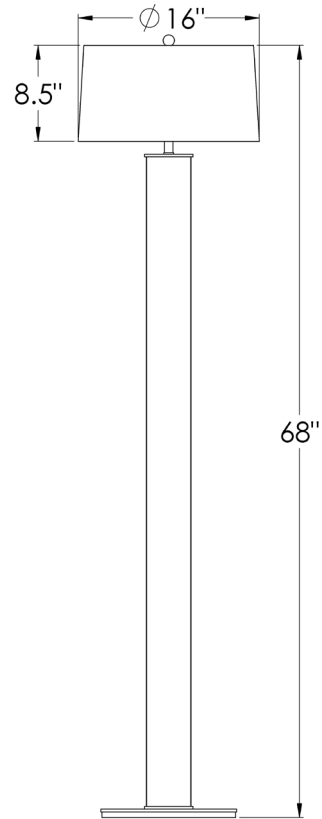

Nessen

NF1472 Solid brass floor lamp

NF1472 solid brass floor lamp with square column

Solid brass construction.
 White perforated top disc for downlight.
 On/Off switch controls one medium base socket.
 75W max. Bulb not included; can be ordered separately.
 UL listed.

Shades:
 White Linen

Shade Dimensions: B 16", T 15", H 8-1/2"

For modifications and special contract orders, visit www.nessenlighting.com