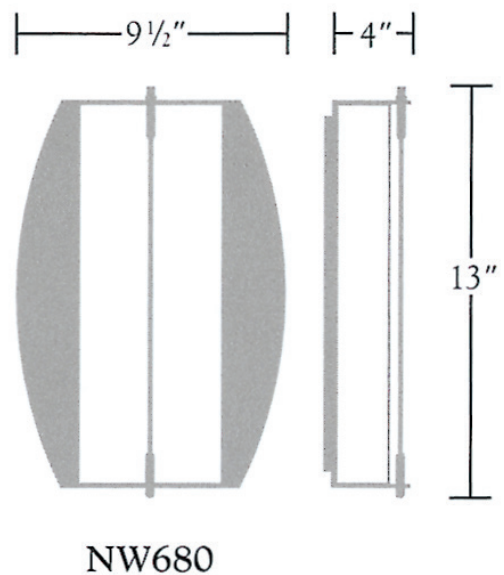

NW680 ADA compliant brass wall sconce

Solid brass, for outlet box mounting.
Acrylic lens available in opal white or sandblasted white.
6W LED module. Controlled by separate wall switch.
UL listed, cUL Canadian certified.

Metal Finishes:

Polished Brass, Brushed Brass, Antique Brass, Dark Antique Brass,
Polished Chrome, Satin Chrome, Polished Nickel, Satin Nickel

Optional Painted Finish:

Black Gloss, Light Bronze, Metallic Copper, Chiffon Yellow, Dark
Teal, Emerald Green, Federal Blue, Fresh Crème, Matte Black,
Metallic Grey, Red Clay, Red Garnet, Racing Red, Summer Blue,
Sandbar Tan, White Gloss

Lens Options:

OP: Opal White

SB: Sandblasted White

For modifications and special contract orders, visit www.nessenlighting.com