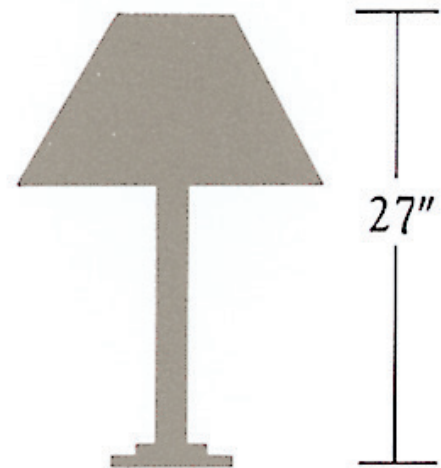

Nessen

NT703 27" Solid brass square-tube table lamp

NT703 solid brass square-tube table lamp

Solid brass construction. 2" square column.
7" x 7" x 1/2" base, 4" x 4" x 1/2" upper tier.
On/Off switch on column controls two medium base sockets.
75W max each. Bulb not included; can be ordered separately.
UL listed. CSA approved.

Shades:
White Linen, Black Linen

Shade Dimensions:
B 18" square, T 6" square, H 10"

NT703

Polished Brass

Brushed Brass

Antique Brass

Dark Antique Brass

Polished Chrome