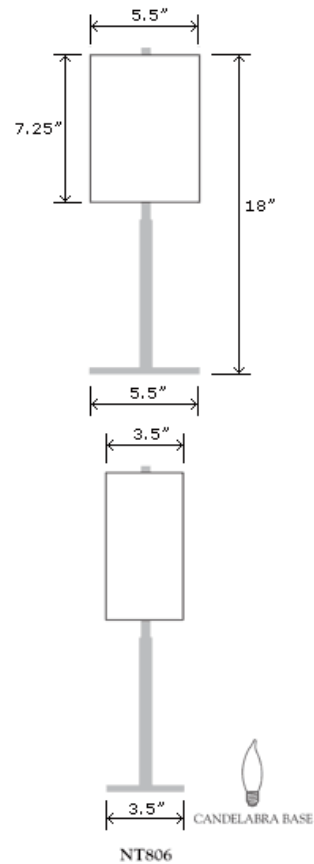

*Nessen*

NT806 18" Solid brass table lamp

**NT806 18" solid brass table lamp**

Solid brass construction. 5-1/2" x 3-1/2" base.  
Full range in-line dimmer switch on power cord.  
40W max. Bulb not included; can be ordered separately.  
Candelabra base.  
UL/cUL listed.

Shades:  
White Linen, White Silk

Shade Dimensions:  
B 5-1/2" x 3-1/2", T 5-1/2" x 3-1/2", H 7-1/4"

For modifications and special contract orders, visit [www.nessenlighting.com](http://www.nessenlighting.com)