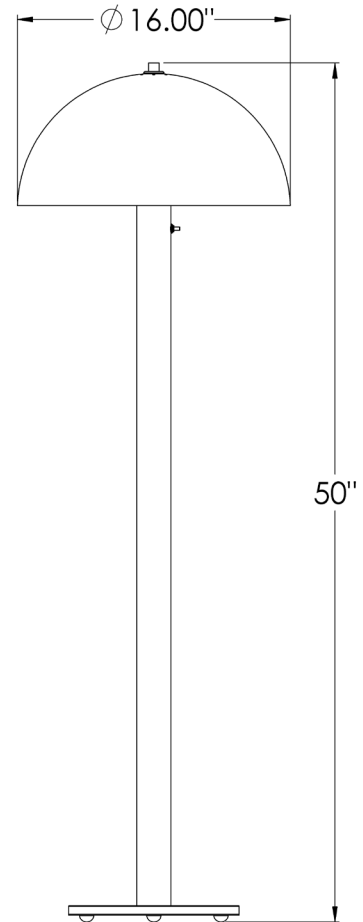

*Nessen*

NF1046 Solid brass floor lamp

**NF1046** solid brass floor lamp

Solid brass construction. 10" diameter base.  
Full range dimmer switch controls one medium base socket.  
150W max. Bulb not included; can be ordered separately.  
UL listed.

16" D, 7-3/4" H

Polished Brass

Brushed Brass

Antique Brass

Dark Antique Brass

Polished Chrome

Satin Chrome

Polished Nickel