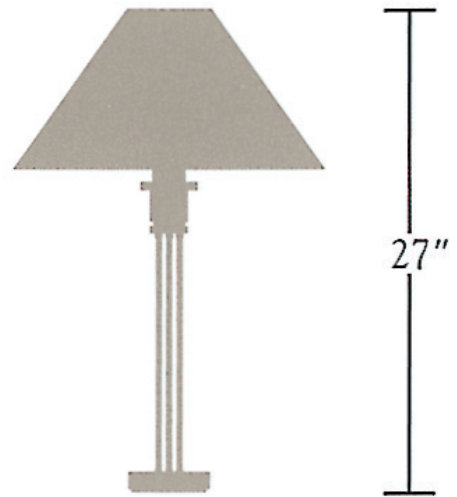

*Nessen*

NT307 27" Solid brass triple column table lamp

**NT307** solid brass triple column table lamp

Solid brass construction. 5" diameter base.  
Full range dimmer switch controls one medium base socket.  
75W max. Bulb not included; can be ordered separately.  
UL listed, CSA approved.

Shades:  
White Linen

Shade Dimensions:  
B 17", T 5", H 8-1/2"

**NT307**

Polished Brass

Brushed Brass

Antique Brass

Dark Antique Brass

Polished Chrome