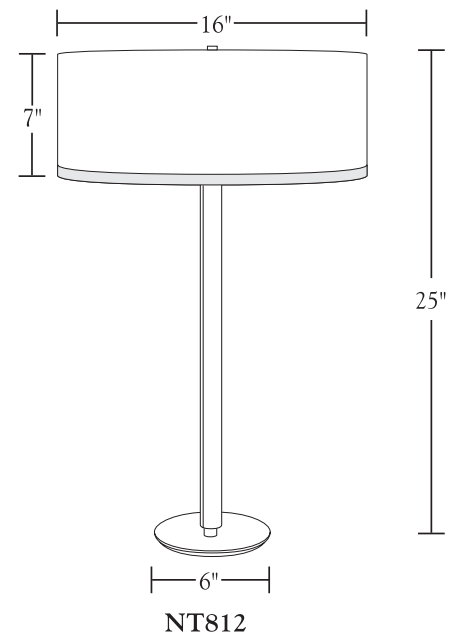

Nessen

NT812 25" Solid brass table lamp

NT812 25" solid brass table lamp

Solid brass construction. 6" diameter base.
Column in contrasting metal finish.
On/Off switch on medium base socket controls two lamps.
60W max each. Bulb not included; can be ordered separately.
UL/cUL listed.

Shades:

White Linen, Beige Linen

Shade Dimensions:

B 16", T 16", H 7"

For modifications and special contract orders, visit www.nessenlighting.com