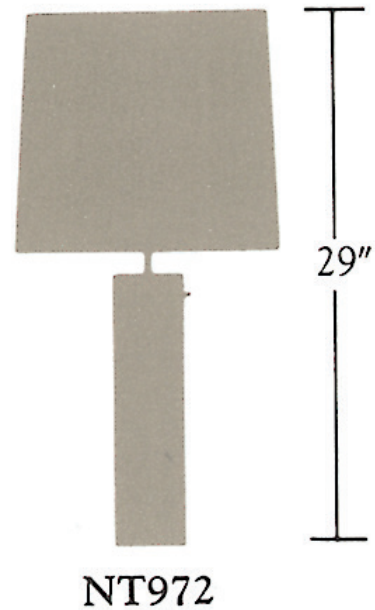

*Nessen*

NT972 29" Solid brass table lamp

**NT972** solid brass table lamp

Solid brass construction. 4" diameter column.  
Three-way switch on column controls two medium base sockets.  
100W max each. Bulb not included; can be ordered separately.  
UL listed, CSA approved.

Shades:  
White Linen

Shade Dimensions:  
B 15", T 14", H 13"

For modifications and special contract orders, visit [www.nessenlighting.com](http://www.nessenlighting.com)