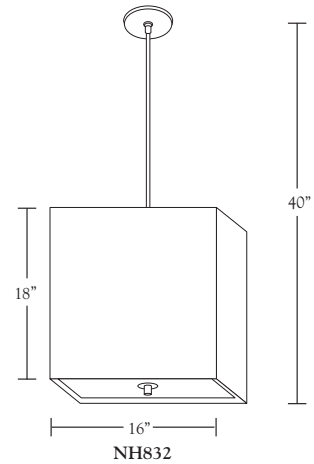

Nessen

NH832 Solid brass pendant lamp with fabric shade

NH832 brass pendant with fabric shade
NH833 brass pendant with fabric shade

Solid brass, 5" diameter canopy with hang straight.
 For ceiling box mounting.
 For NH832, two medium base sockets controlled by separate wall switch.
 For NH833, three medium base sockets controlled by separate wall switch.
 100W max. Bulbs not included; can be ordered separately.
 UL/cUL listed.

Shades:

White Linen

Shade Dimensions:

NH832: B 16" square, T 16" square, H 18"

NH833: B 20" square, T 20" square, H 24"

Polished Brass

Brushed Brass

Antique Brass