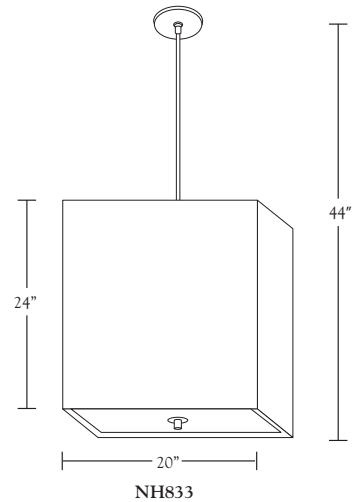

Nessen

NH832 Solid brass pendant lamp with fabric shade

NH832 brass pendant with fabric shade
NH833 brass pendant with fabric shade

Solid brass, 5" diameter canopy with hang straight.
 For ceiling box mounting.
 For NH832, two medium base sockets controlled by separate wall switch.
 For NH833, three medium base sockets controlled by separate wall switch.
 100W max. Bulbs not included; can be ordered separately.
 UL/cUL listed.

Shades:

White Linen

Shade Dimensions:

NH832: B 16" square, T 16" square, H 18"

NH833: B 20" square, T 20" square, H 24"

Polished Brass

Brushed Brass

Antique Brass