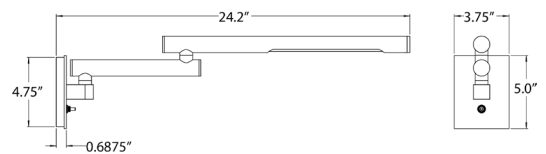

NW257 swing-arm wall fixture

Solid brass construction. On/Off switch on wall plate.
1-1/8" diameter arms.
Lamp board mounted on proprietary heat sink (patent pending).
Module outputs 540 lumens, using 6W.
3000K warm white color temperature at 85 CRI.
Submitted for UL/cUL listing.
LEED suitable. Energy Star efficient.

Metal Finishes:

Polished Brass, Brushed Brass, Antique Brass, Dark Antique Brass,
Polished Chrome, Satin Chrome, Polished Nickel, Satin Nickel

Optional Painted Finish:

Black Gloss, Light Bronze, Metallic Copper, Chiffon Yellow, Dark
Teal, Emerald Green, Federal Blue, Fresh Crème, Matte Black,
Metallic Grey, Red Clay, Red Garnet, Racing Red, Summer Blue,
Sandbar Tan, White Gloss

Polished Brass

Brushed Brass

Antique Brass

Dark Antique Brass

Polished Chrome

Satin Chrome

Polished Nickel

Satin Nickel

For modifications and special contract orders, visit www.nessenlighting.com