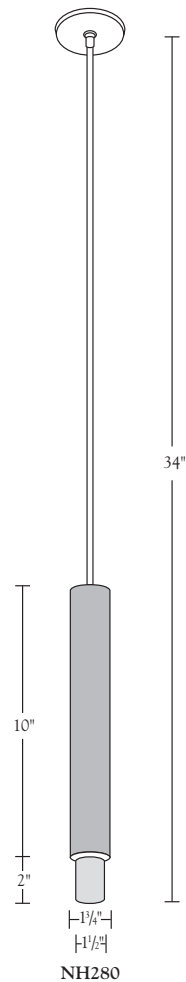

Nessen

NH280 Solid brass pendant

NH280 solid brass pendant

Solid brass construction. 6" diameter canopy.
10" metal tube. 2" clear acrylic light tube.
Each module comprises a 6W LED board mounted on proprietary heat sink (patent pending).
The module outputs 552 lumens, using 6W.
Submitted for ETL listing.
LEED suitable. Energy Star efficient.

Metal Finishes:

Polished Brass, Brushed Brass, Antique Brass, Dark Antique Brass, Polished Chrome, Satin Chrome, Polished Nickel, Satin Nickel

Optional Painted Finish:

Black Gloss, Light Bronze, Metallic Copper, Chiffon Yellow, Dark Teal, Emerald Green, Federal Blue, Fresh Crème, Matte Black, Metallic Grey, Red Clay, Red Garnet, Racing Red, Summer Blue, Sandbar Tan, White Gloss

Polished Brass

Brushed Brass

Antique Brass

Dark Antique Brass

Polished Chrome

Satin Chrome

Polished Nickel

Satin Nickel